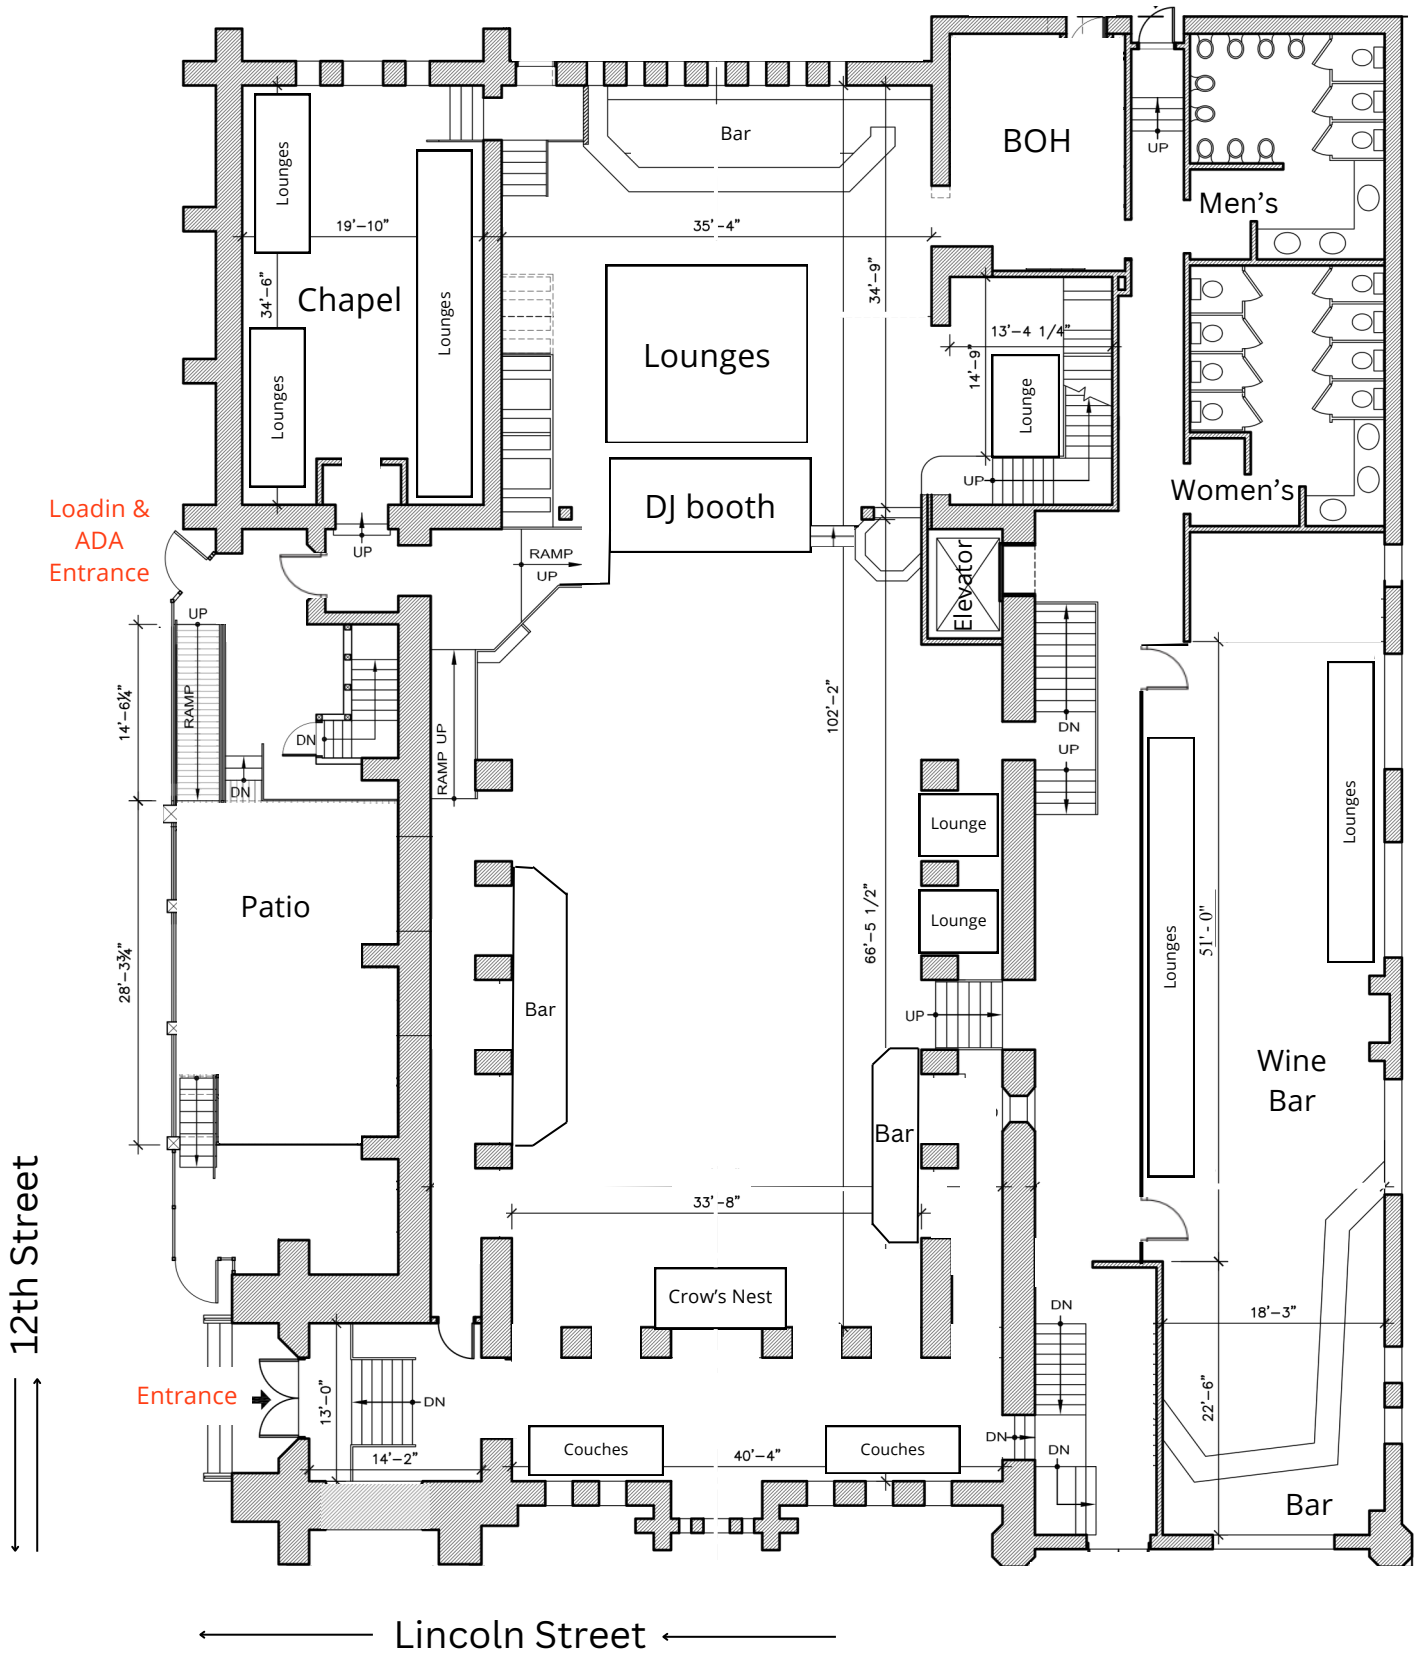

The Church Nightclub (floorplan overview)

1160 Lincoln Street, Denver, CO 80203

Main Level

Basement Level

The Church Nightclub (Main Floor)

1160 Lincoln Street, Denver, CO 80203

The Church Nightclub (Balcony)

1160 Lincoln Street, Denver, CO 80203

Entrance

The Church Nightclub (Basement)

1160 Lincoln Street, Denver, CO 80203

The Church Nightclub (Rooftop Patio)

1160 Lincoln Street, Denver, CO 80203

The Church Nightclub (Exterior)

1160 Lincoln Street, Denver, CO 80203

① NORTH ELEVATION
1/8" = 1'-0"

② SOUTH ELEVATION
1/8" = 1'-0"