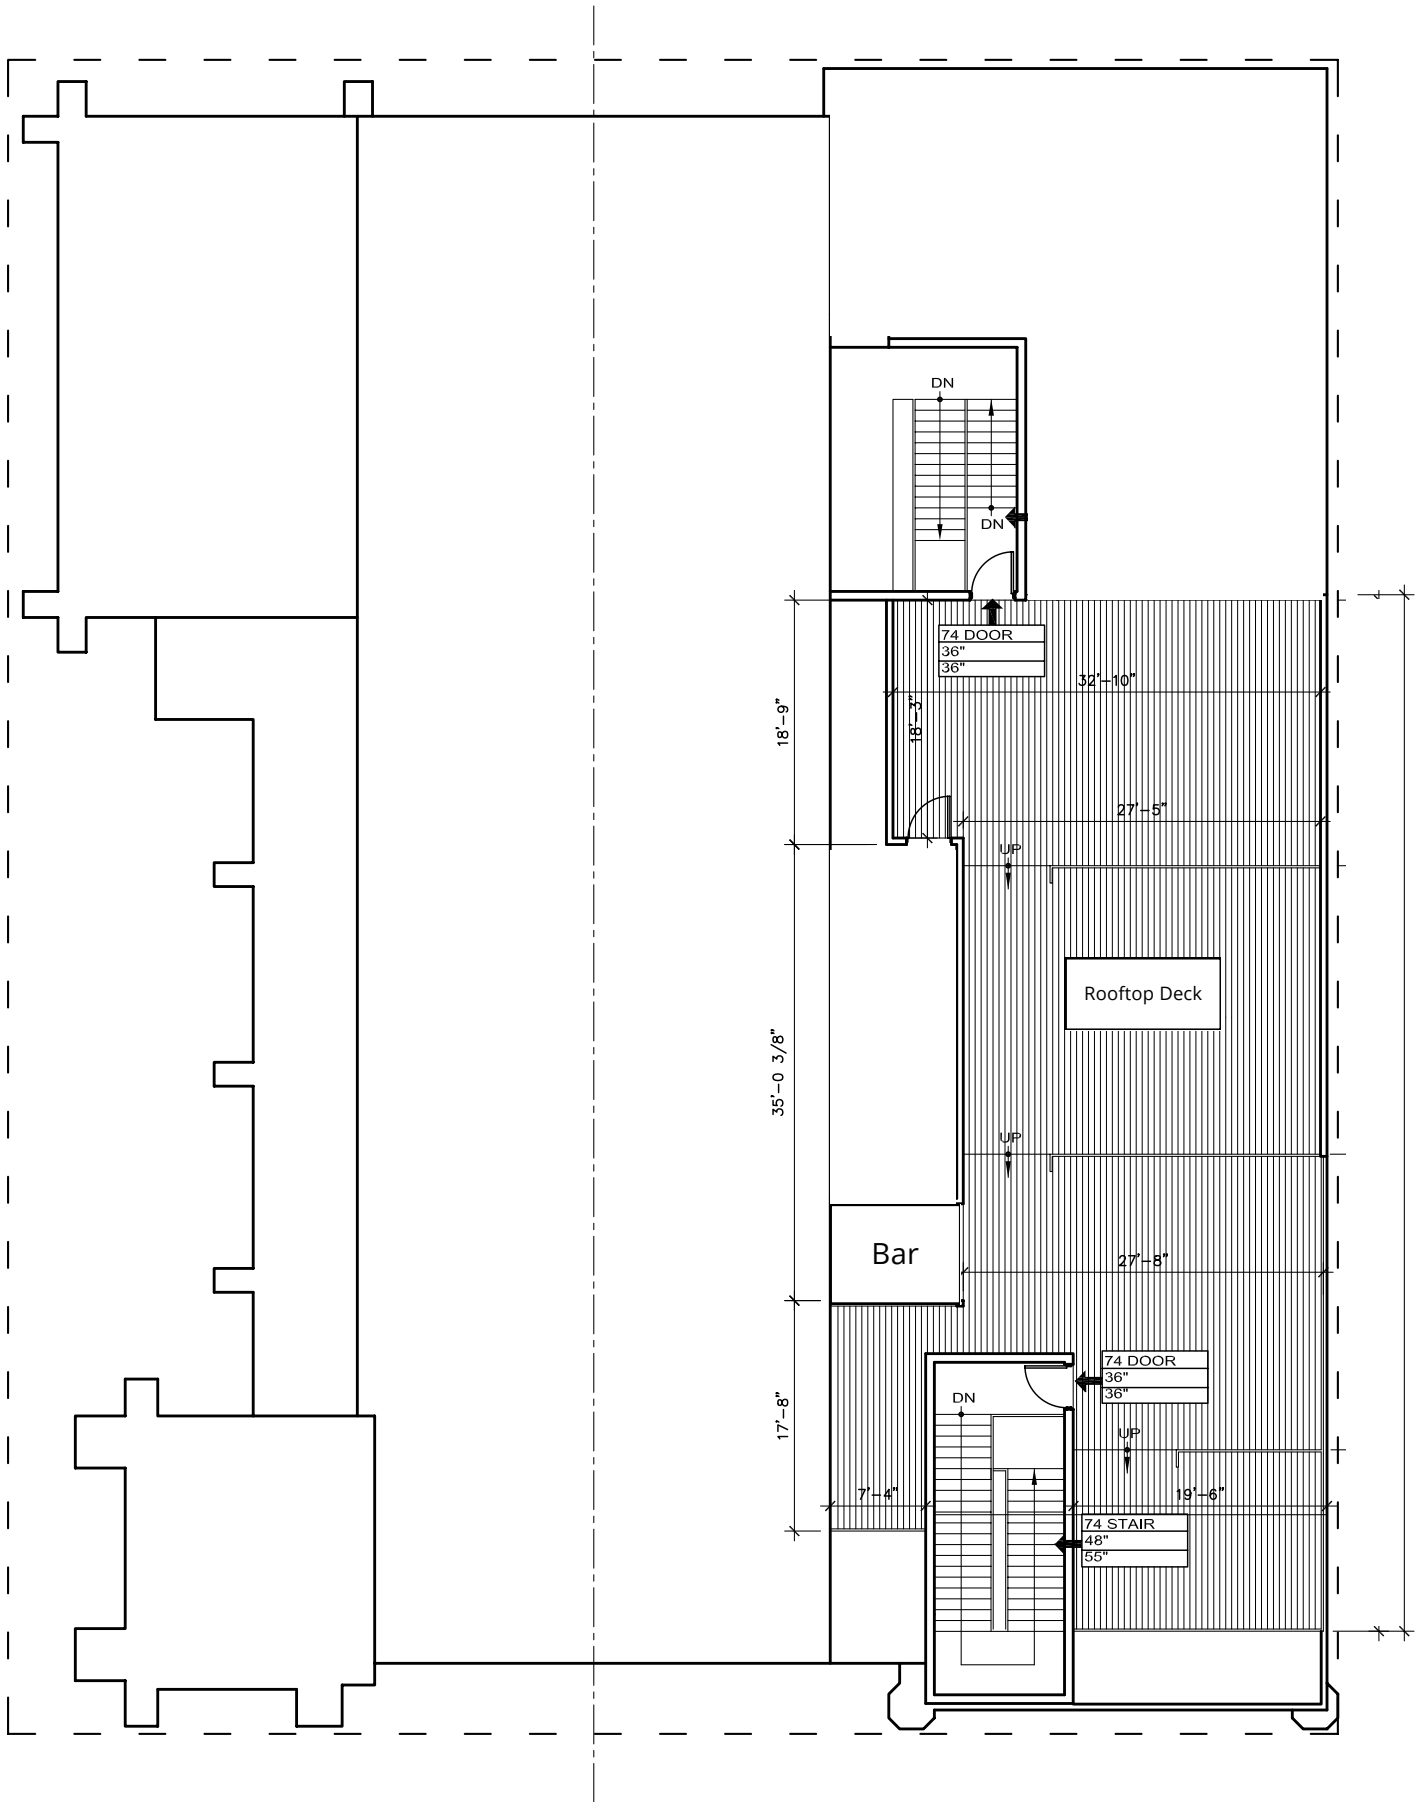

The Church Nightclub (floorplan overview)

1160 Lincoln Street, Denver, CO 80203

Main Level

Basement Level

The Church Nightclub (Main Floor)

1160 Lincoln Street, Denver, CO 80203

The Church Nightclub (Balcony)

1160 Lincoln Street, Denver, CO 80203

Entrance

The Church Nightclub (Basement)

1160 Lincoln Street, Denver, CO 80203

The Church Nightclub (Rooftop Patio)

1160 Lincoln Street, Denver, CO 80203

The Church Nightclub (Exterior)

1160 Lincoln Street, Denver, CO 80203

① NORTH ELEVATION
1/8" = 1'-0"

② SOUTH ELEVATION
1/8" = 1'-0"