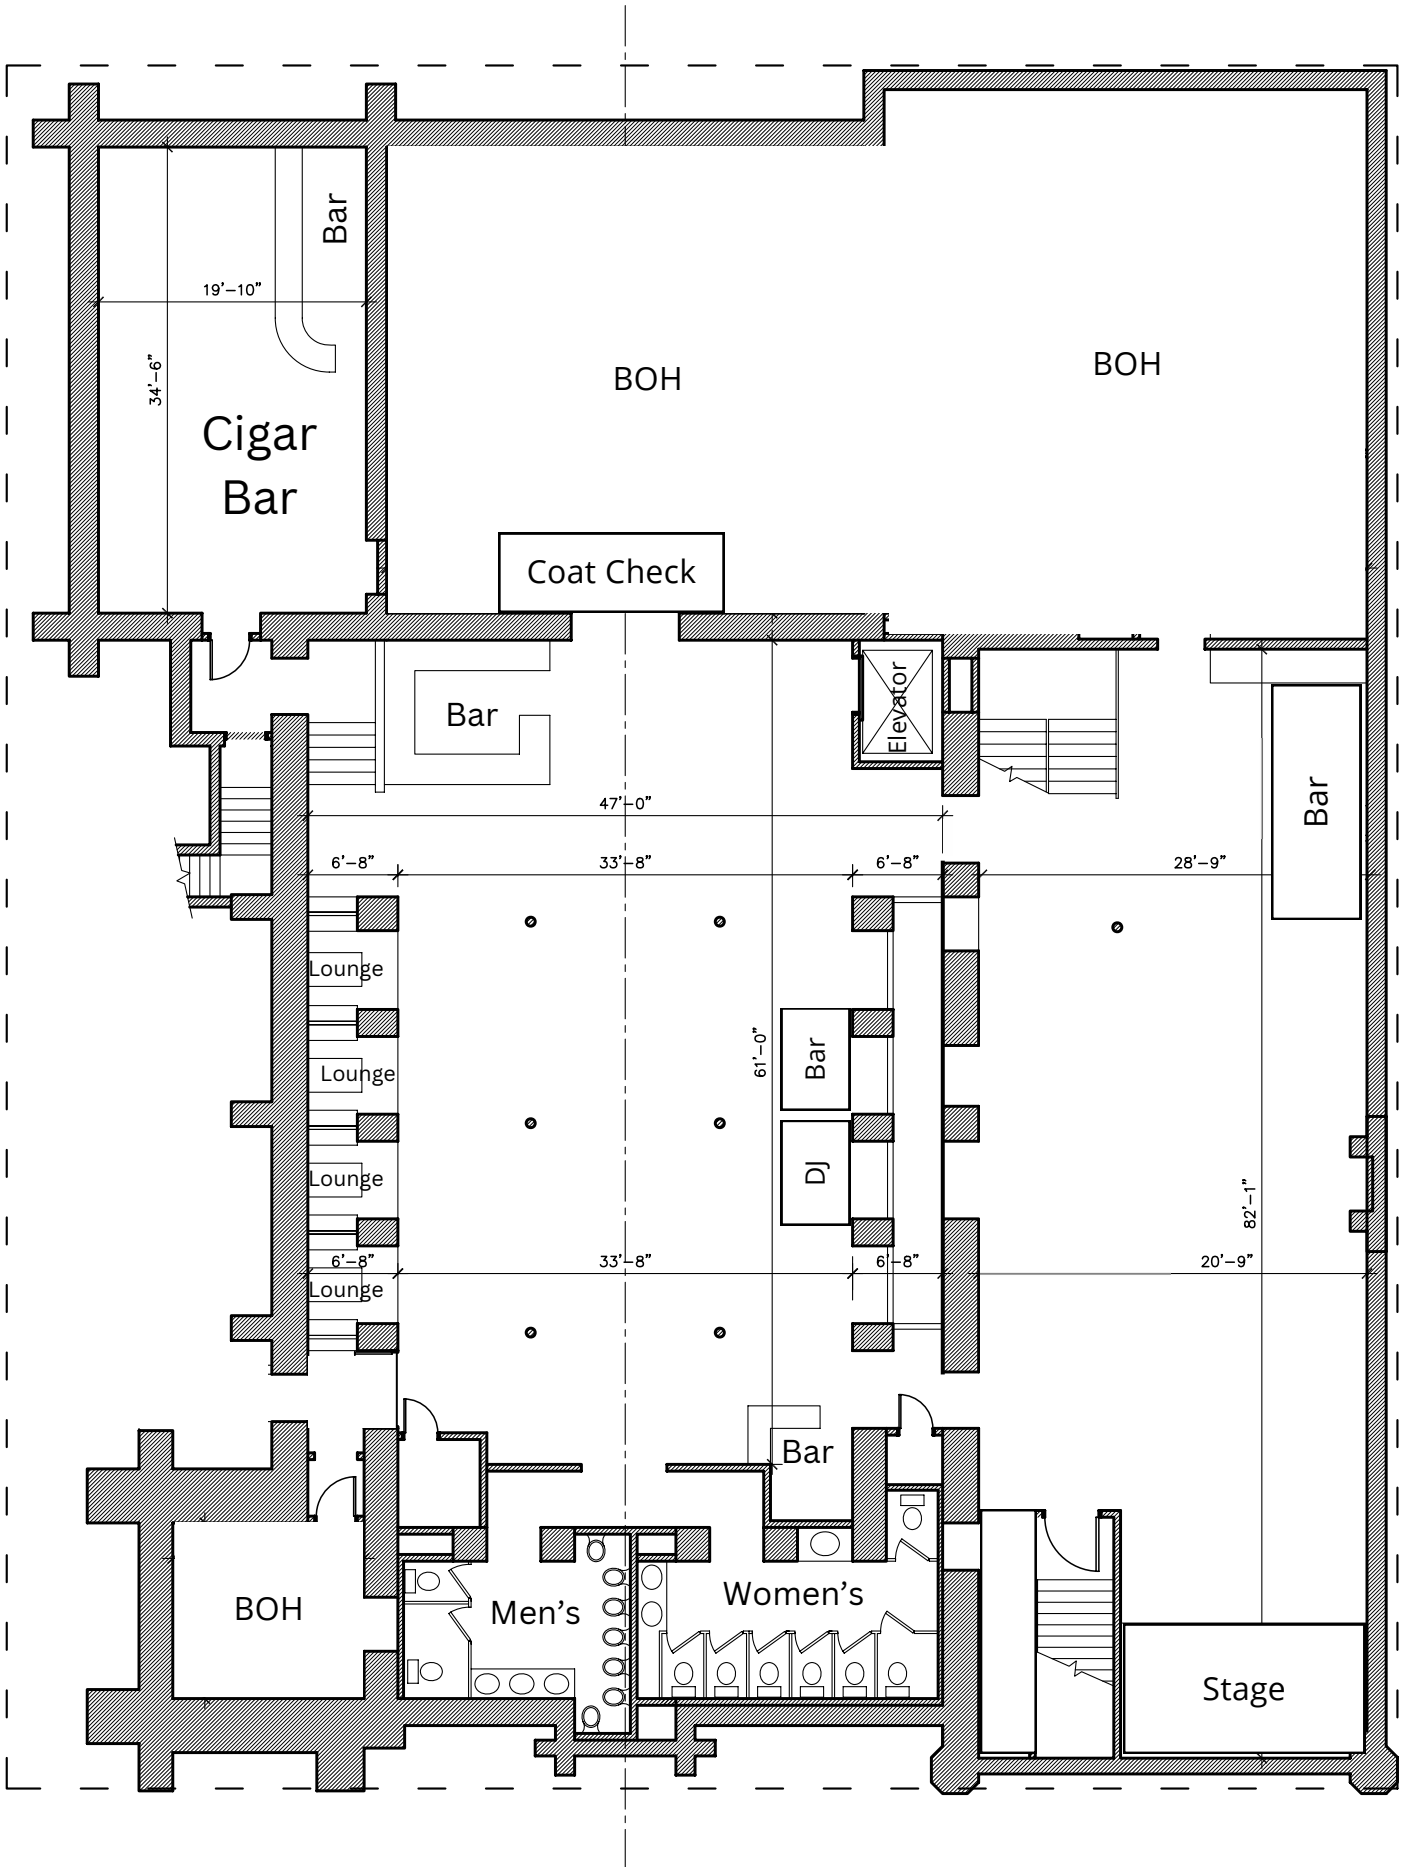

The Church Nightclub (floorplan overview)

1160 Lincoln Street, Denver, CO 80203

Main Level

Basement Level

The Church Nightclub (Main Floor)

1160 Lincoln Street, Denver, CO 80203

The Church Nightclub (Balcony)

1160 Lincoln Street, Denver, CO 80203

Entrance

The Church Nightclub (Basement)

1160 Lincoln Street, Denver, CO 80203

The Church Nightclub (Rooftop Patio)

1160 Lincoln Street, Denver, CO 80203

The Church Nightclub (Exterior)

1160 Lincoln Street, Denver, CO 80203

① NORTH ELEVATION
1/8" = 1'-0"

② SOUTH ELEVATION
1/8" = 1'-0"