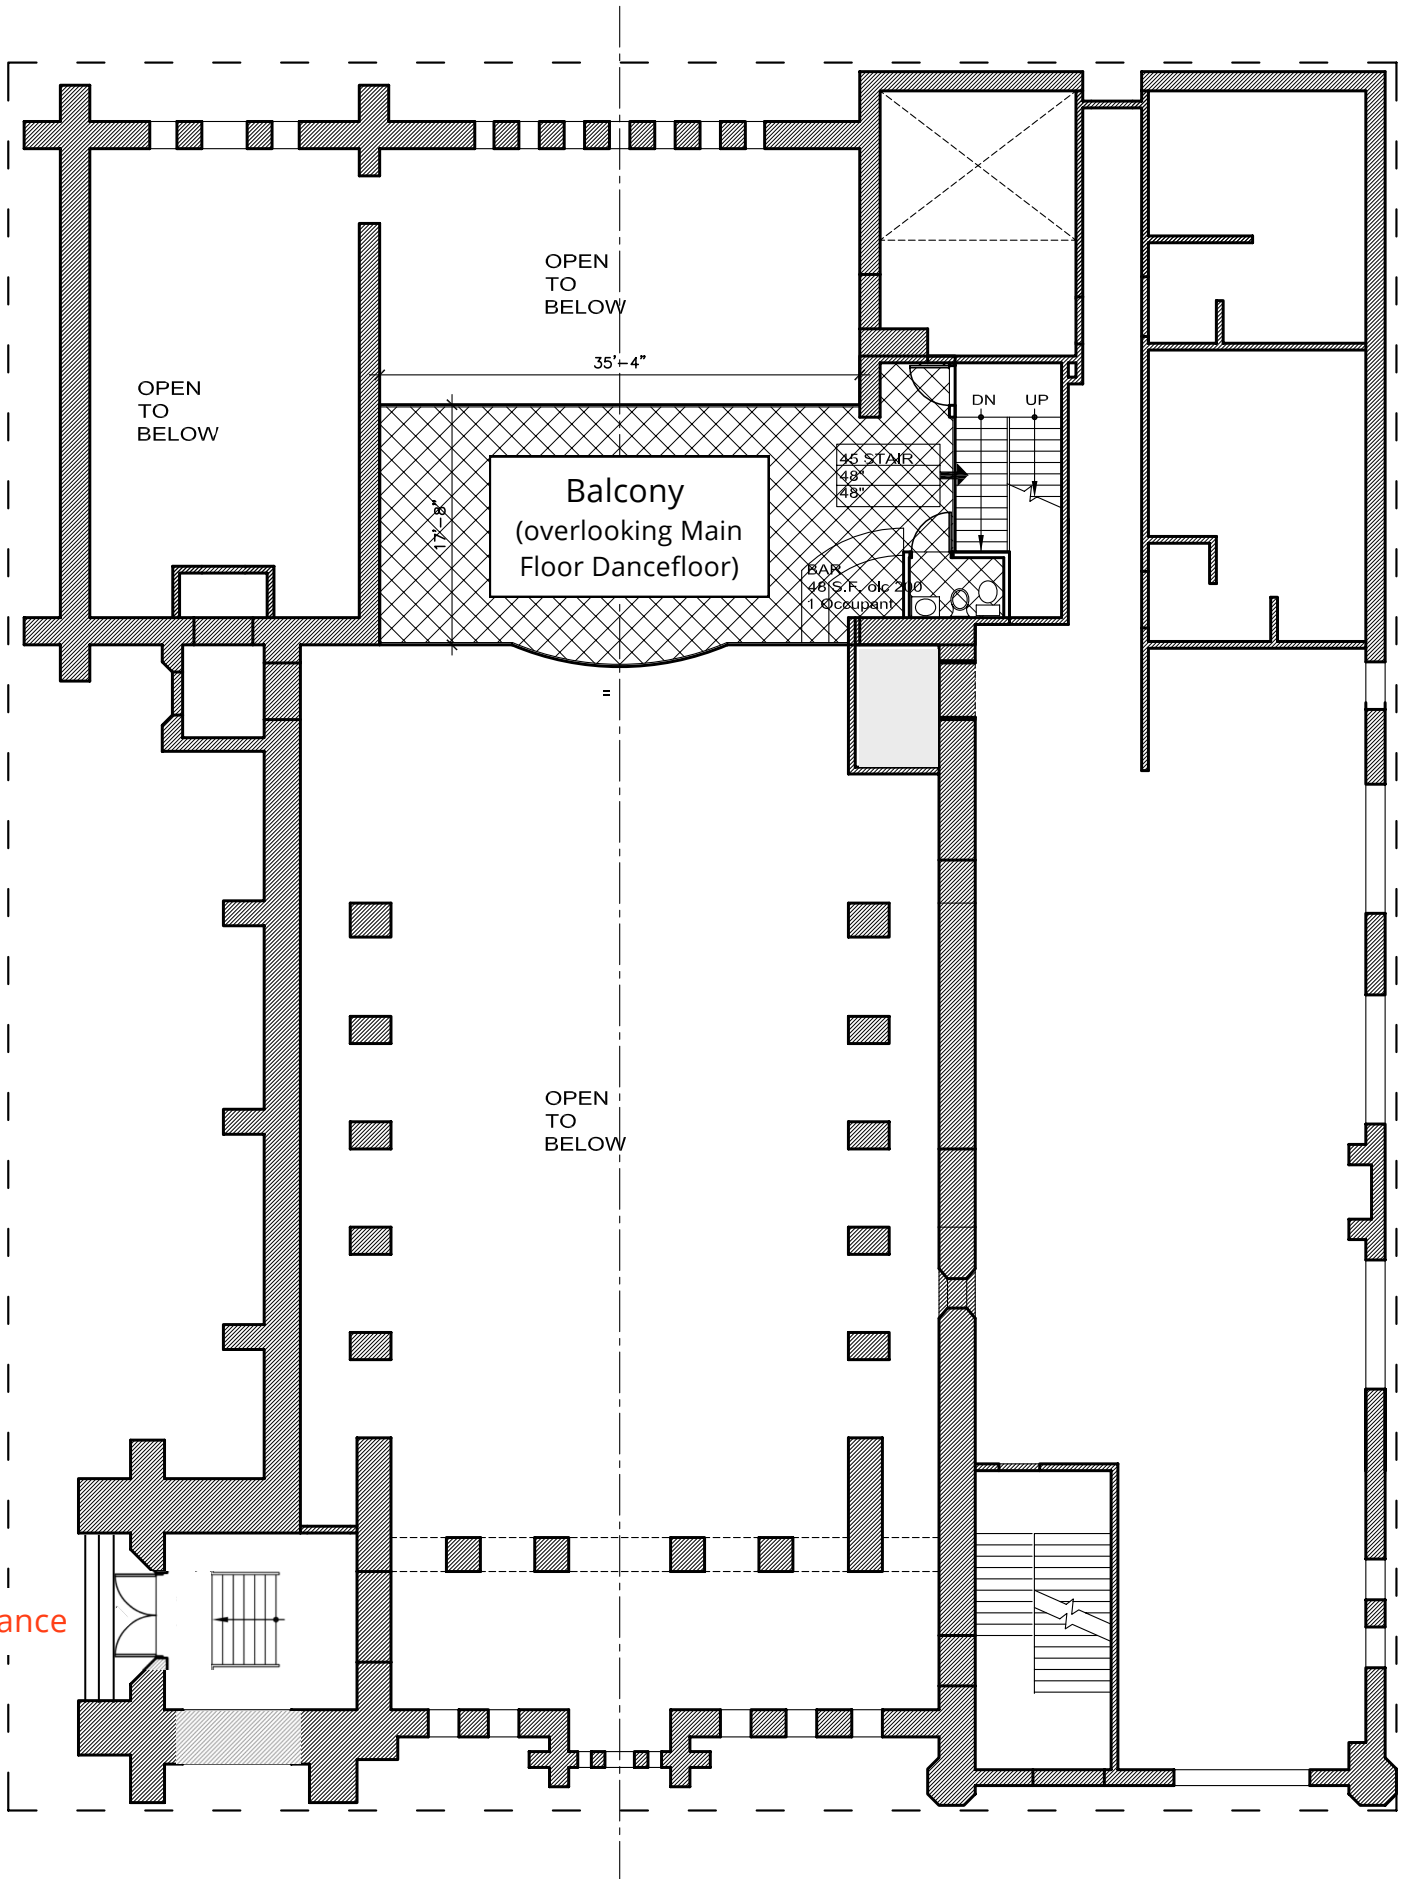

The Church Nightclub (floorplan overview)

1160 Lincoln Street, Denver, CO 80203

Main Level

Basement Level

The Church Nightclub (Main Floor)

1160 Lincoln Street, Denver, CO 80203

The Church Nightclub (Balcony)

1160 Lincoln Street, Denver, CO 80203

Entrance

The Church Nightclub (Basement)

1160 Lincoln Street, Denver, CO 80203

The Church Nightclub (Rooftop Patio)

1160 Lincoln Street, Denver, CO 80203

The Church Nightclub (Exterior)

1160 Lincoln Street, Denver, CO 80203

① NORTH ELEVATION
1/8" = 1'-0"

② SOUTH ELEVATION
1/8" = 1'-0"