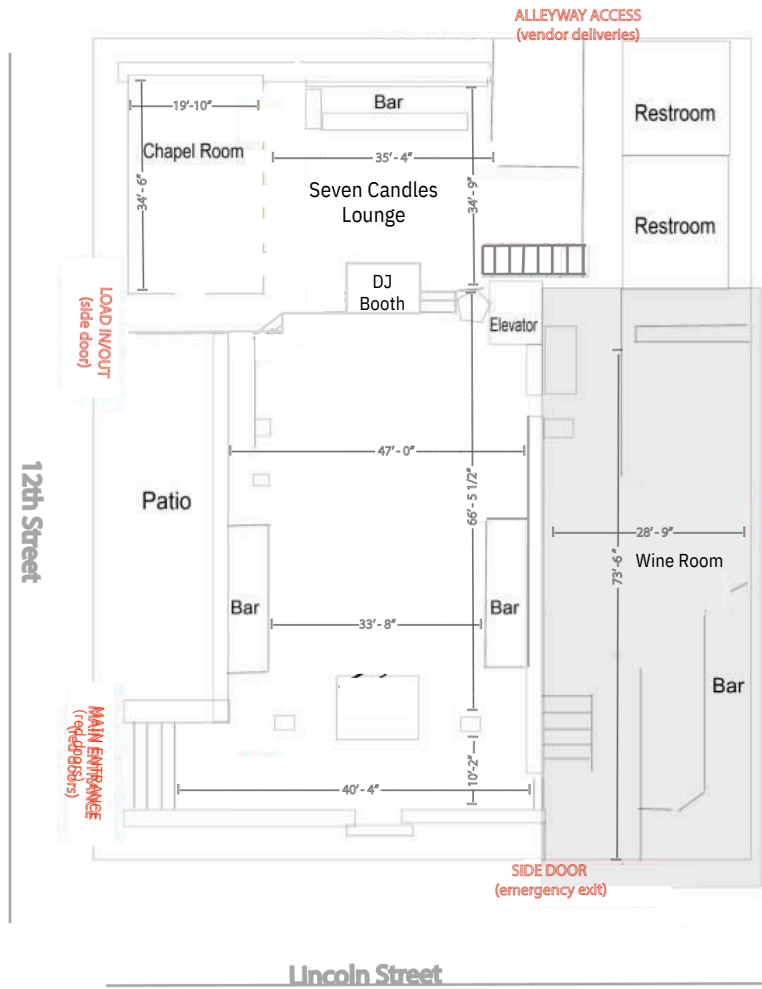

The Church Nightclub (floorplan overview)

1160 Lincoln Street, Denver, CO 80203

Main Level

Basement Level

The Church Nightclub (Main Floor)

1160 Lincoln Street, Denver, CO 80203

The Church Nightclub (Balcony)

1160 Lincoln Street, Denver, CO 80203

Entrance

The Church Nightclub (Basement)

1160 Lincoln Street, Denver, CO 80203

The Church Nightclub (Rooftop Patio)

1160 Lincoln Street, Denver, CO 80203

The Church Nightclub (Exterior)

1160 Lincoln Street, Denver, CO 80203

① NORTH ELEVATION
1/8" = 1'-0"

② SOUTH ELEVATION
1/8" = 1'-0"