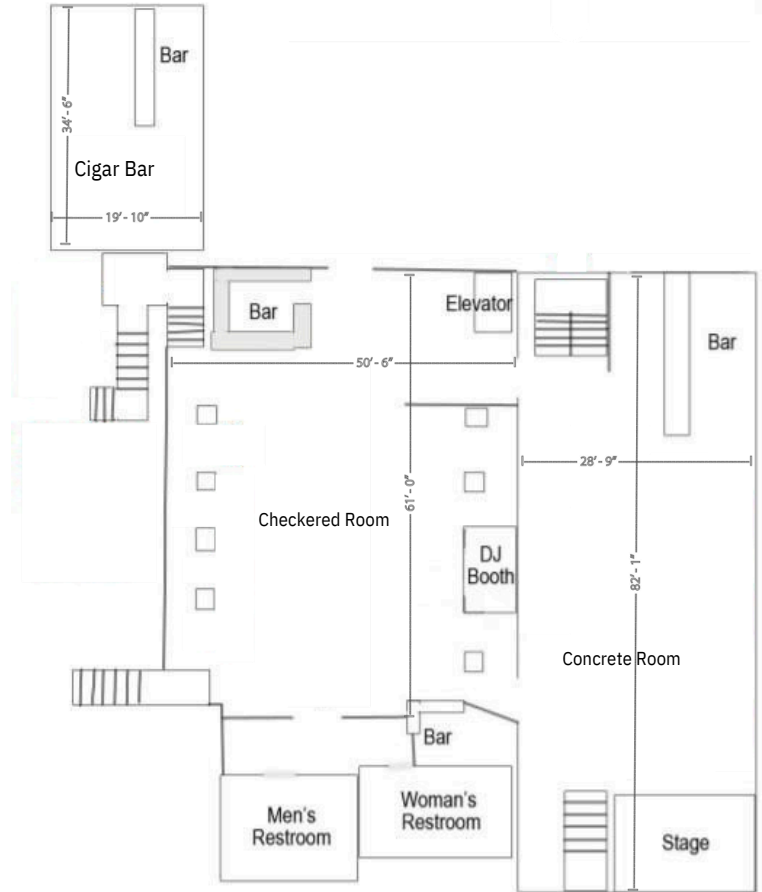

The Church Nightclub (floorplan overview)

1160 Lincoln Street, Denver, CO 80203

Main Level

Basement Level

The Church Nightclub (Main Floor)

1160 Lincoln Street, Denver, CO 80203

The Church Nightclub (Balcony)

1160 Lincoln Street, Denver, CO 80203

Entrance

The Church Nightclub (Basement)

1160 Lincoln Street, Denver, CO 80203

The Church Nightclub (Rooftop Patio)

1160 Lincoln Street, Denver, CO 80203

The Church Nightclub (Exterior)

1160 Lincoln Street, Denver, CO 80203

① NORTH ELEVATION
1/8" = 1'-0"

② SOUTH ELEVATION
1/8" = 1'-0"